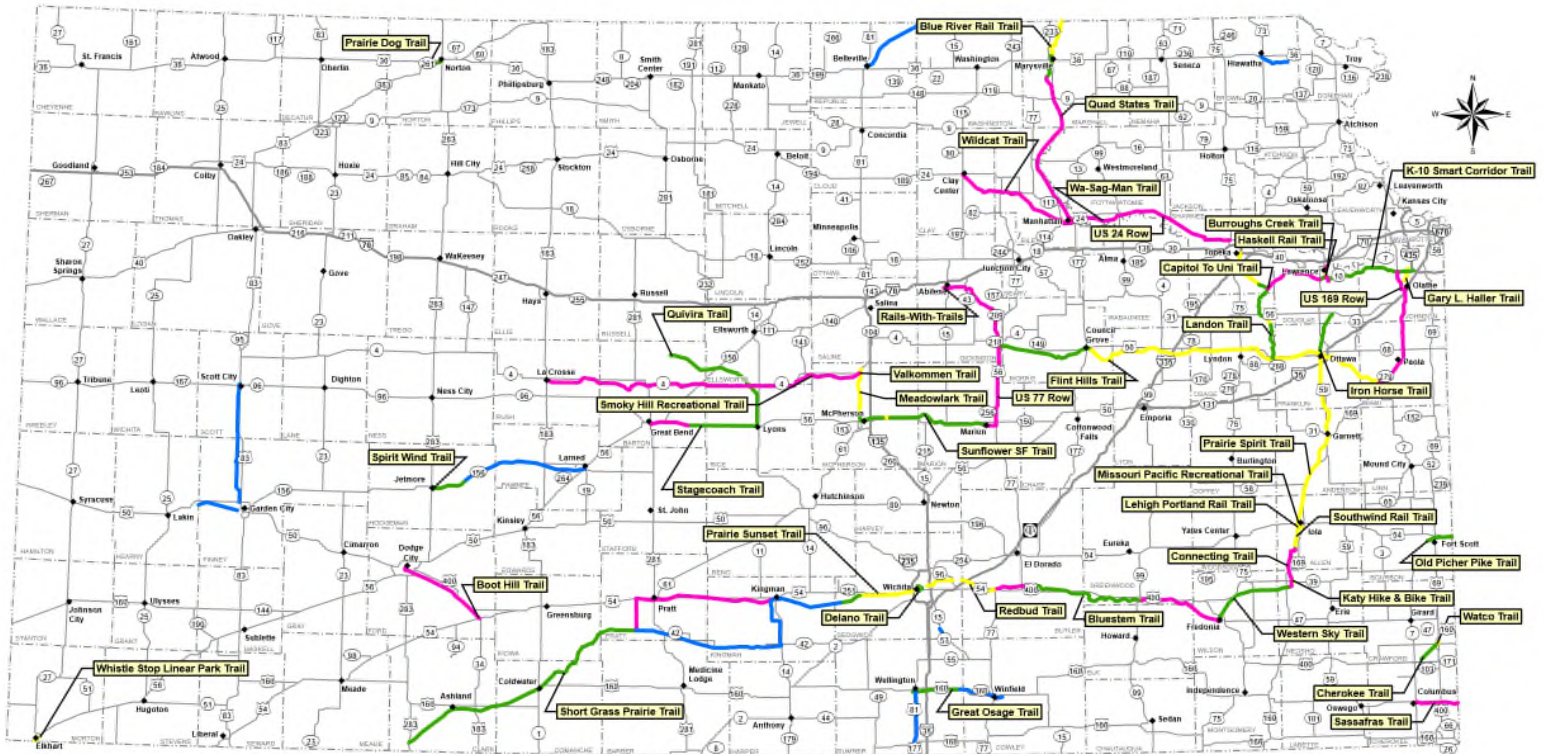

Kansas Rail-Trails

- Completed Rail-Trail
- Rail-Trail Projects
- Proposed Trail
- Low Rail Use Line

PREPARED BY THE
KANSAS DEPARTMENT OF TRANSPORTATION
BUREAU OF TRANSPORTATION PLANNING
 MAP CREATED FRIDAY, JANUARY 25, 2019
KDOT makes no warranties, guarantees, or representations for accuracy of the information and assumes no liability for errors or omissions.